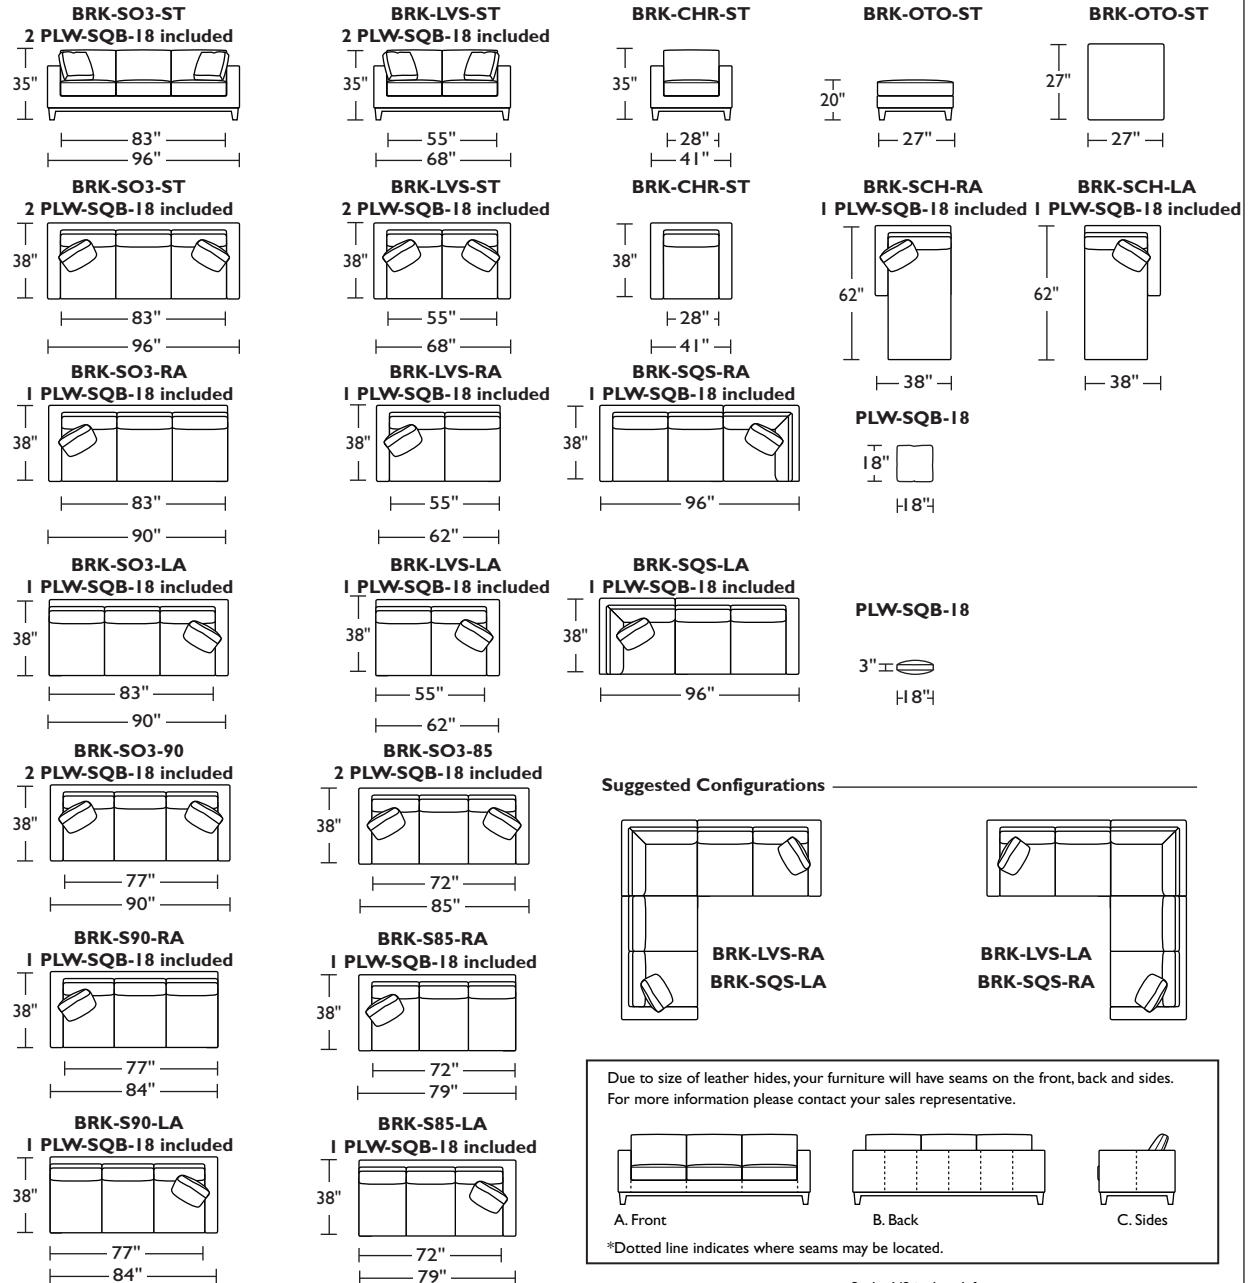

BROOKE

Scale: 1/8 inch = 1 foot

All dimensions are approximate and subject to change.
Specify components from the sitting position.

V8.26.10