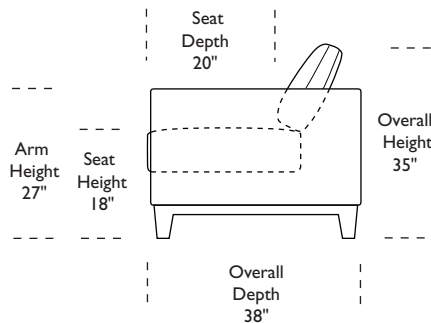

## Standard Features:

- Advanced unidirectional suspension system
- Premium high-density, high-resiliency foam seats
- Quick-ship delivery
- Lifetime warranty on frame & suspension
- Welt cord trim
- Loose back & seat cushions
- Single-needle top stitching
- PLW-SQB-18 measures 18" x 18"

\*Note: arm height for this frame is measured at the highest point of the curved arm.

## BROOKE

Scale: 1/8 inch = 1 foot

All dimensions are approximate and subject to change.  
Specify components from the sitting position.

V8.26.10